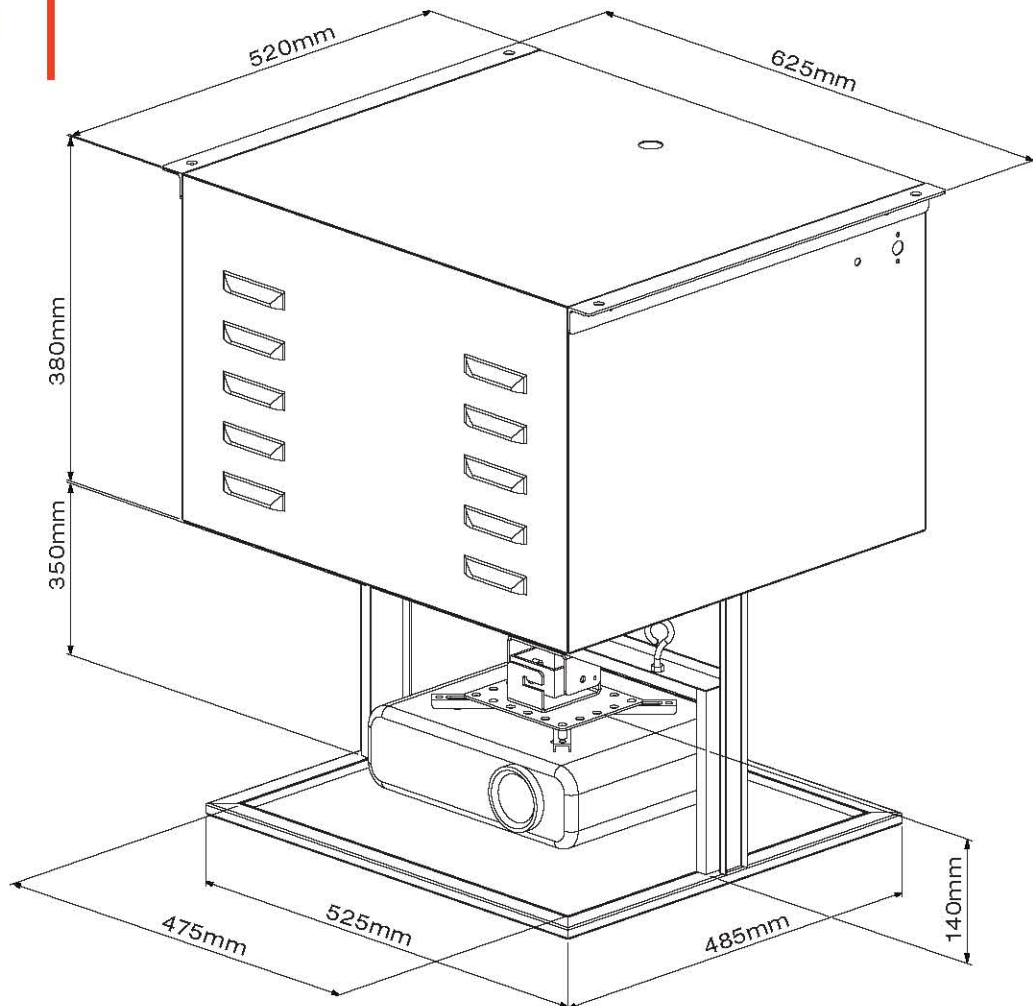

E-CUBE LIFT

The **E-CUBE LIFT** is an economical lift system where it allows the projector to be easily attached and adjusted to the projection surface. It is suitable for placement in conference rooms, training rooms, boardrooms and showrooms and protects the projector against theft.

* Standard warranty applies, 2-year warranty only for motor.

E-CUBE LIFT

- Most affordable lift system
- Fast & comfortable installation
- Wireless IR remote control with dry contact control
- Universal projector mounting with pan & tilting kit
- Limit switch automatically stop at show & store position

ECU 350 E-Cube lift

Max size of projector 475W x 475D x 140H

DIMENSION: W625mm X D520mm X H380mm

MAXIMUM LOWERING: 350mm

MAXIMUM WEIGHT CAPACITY: 15KGS

POWER CONSUMPTION: 100W

VOLTAGE: 230 - 240V