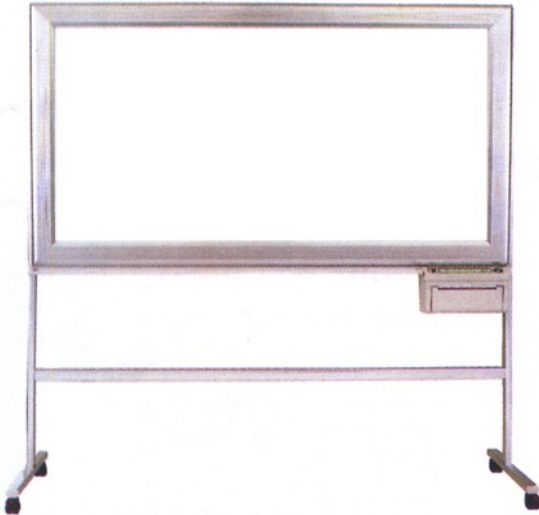

RJ COMPUTER WHITEBOARD

SPECIFICATIONS

100K TYPE

- Size(Height) : 1100mm
Screen size : 830x1300mm
- Net Weight : about 25 kgs.
- Two drawing pages
- Panel grid size : 50x50mm
- Panel feed : single direction
- Panel feed : Right/left
- Copy size : A4 and two pages in one A4
- Thermal Recording Paper

100S TYPE

- Size(Height) : 1100mm
Screen size : 830x1800mm
 - Net Weight : about 27 kgs.
 - Two drawing pages
 - Panel grid size : 50x50mm
 - Panel feed : single direction
 - Panel feed : Right/left
 - Copy size : A4 and two pages in one A4
 - Thermal Recording Paper
-