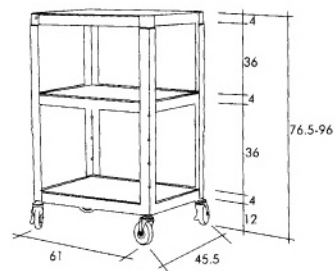

Projector Trolley Model D

Size: 61 x 45.5 x 76.5-96cm

Projector Trolley Model G

Size: 80~120cm

Dealers: