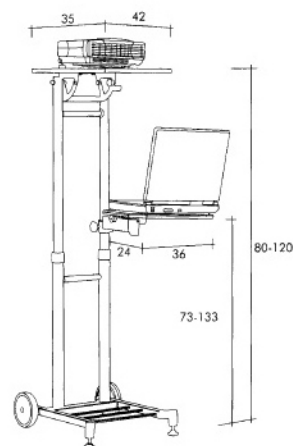

Projector Trolley Model D

Size: 61 x 45.5 x 76.5-96cm

Projector Trolley Model G

Size: 80~120cm

Dealers: