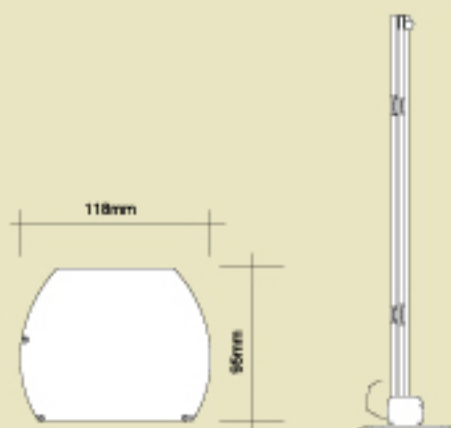

### Portable Floor Up Screen

Modern and elegant design, housing with aluminum metal alloy oxidized decoration with matt white surface. The support frame is air pressure, the screen can be flexibly adjusted to any height as needed. Easy to carry and store. The first selection for home theatre and commercial conference.

#### Technical Features

Unit: mm

Size	Format	Screen surface			Screen size H x W	Viewing size H1 x W1	Black borders			Length of housing	Weight
		PC	Gloss (bevel)	Matt White			B1	B2	B3		G/N
60"	4:3	×	×	✓	2000 x 1300	815 x 1220	40	40	1045	1480 x 183 x 183	9.5/7.2
80"		×	×	✓	2000 x 1700	1215 x 1620	40	40	745	1870 x 183 x 183	12.2/8.6
100"		×	×	✓	2000 x 2067	1490 x 1987	40	40	470	2250 x 183 x 183	14/11.8